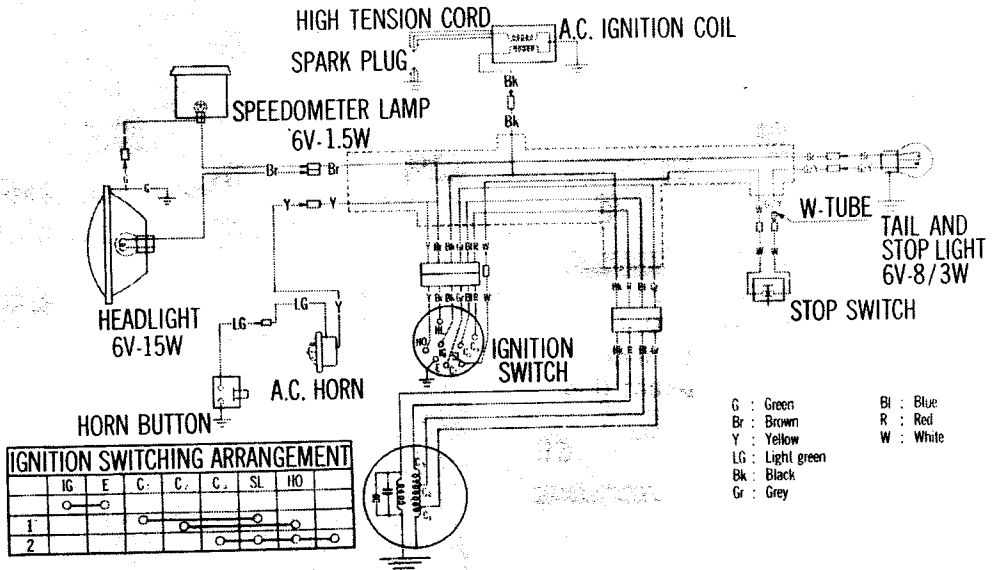

# WIRING DIAGRAM

## GENERAL EXPORT TYPE

**IGNITION SWITCHING ARRANGEMENT**

	IG	E	C <sub>1</sub>	C <sub>2</sub>	SL	HO
1	○	○	○	○	○	○
2	○	○	○	○	○	○

## U.S.A. TYPE (From F. No. 120001)

**IGNITION SWITCHING ARRANGEMENT**

	HL	C <sub>1</sub>	IG	E	⊖	⊕	TL
OFF			○	○			
Day			○	○			
Night	○	○	○	○			○

- Bl ..... Black
- Bu ..... Blue
- Br ..... Brown
- G ..... Green
- R ..... Red
- W ..... White
- Y ..... Yellow
- G/W ..... Green / White
- Br/W ..... Brown / White
- G/Y ..... Green / Yellow
- Br/R ..... Brown / Red
- G/Y ..... Green / Yellow