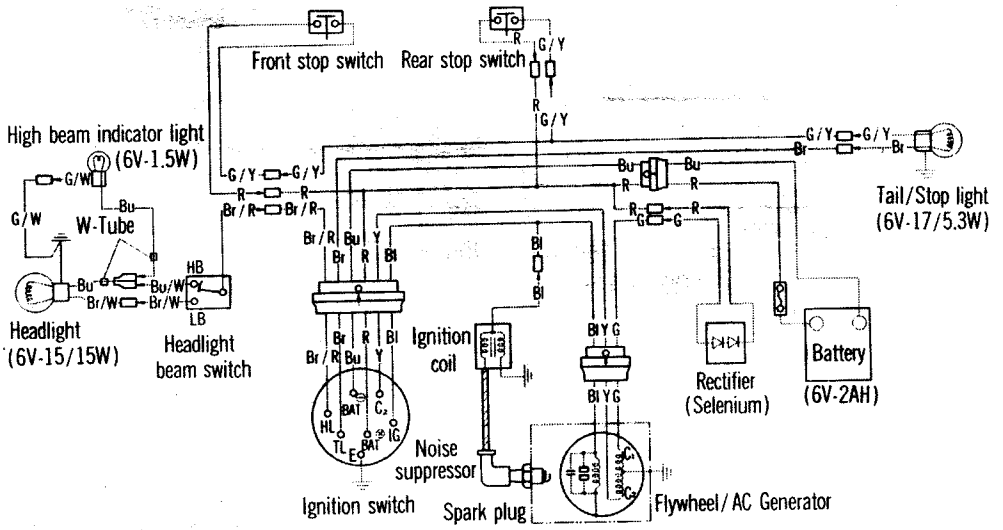

# WIRING DIAGRAM

## GENERAL EXPORT TYPE

**IGNITION SWITCHING ARRANGEMENT**

	IG	E	C <sub>1</sub>	C <sub>2</sub>	SL	HO
1	○	○	○	○	○	○
2	○	○	○	○	○	○

## U.S.A. TYPE (From F. No. 120001)

**IGNITION SWITCHING ARRANGEMENT**

	HL	C <sub>1</sub>	IG	E	⊖	⊕	TL
OFF			○	○			
Day			○	○			
Night	○	○	○	○			○

- Bl ..... Black
- Bu ..... Blue
- Br ..... Brown
- G ..... Green
- R ..... Red
- W ..... White
- Y ..... Yellow
- G/W ..... Green / White
- Br/W ..... Brown / White
- G/Y ..... Green / Yellow
- Br/R ..... Brown / Red
- G/Y ..... Green / Yellow